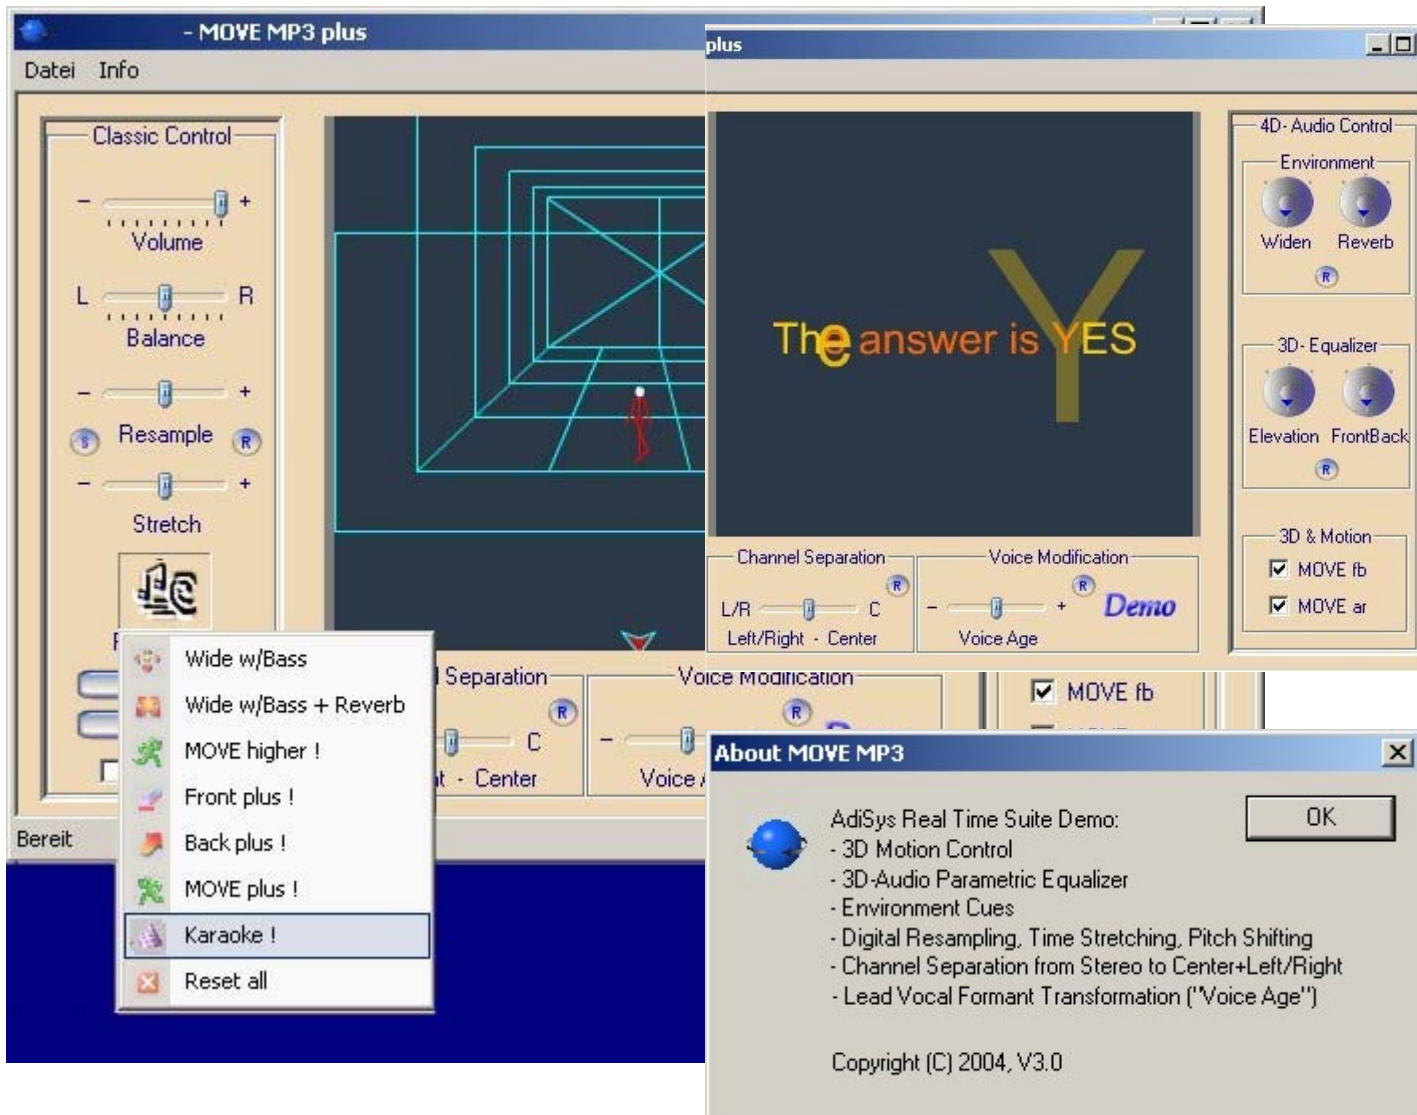

MOVE – Screen Shots

Screen Shots of MOVE

Contact:

Email: contact@adisys.de

<http://www.adisys.de>

for embedded DSP solutions see also our Partner

<http://www.dsp-bayer.de>